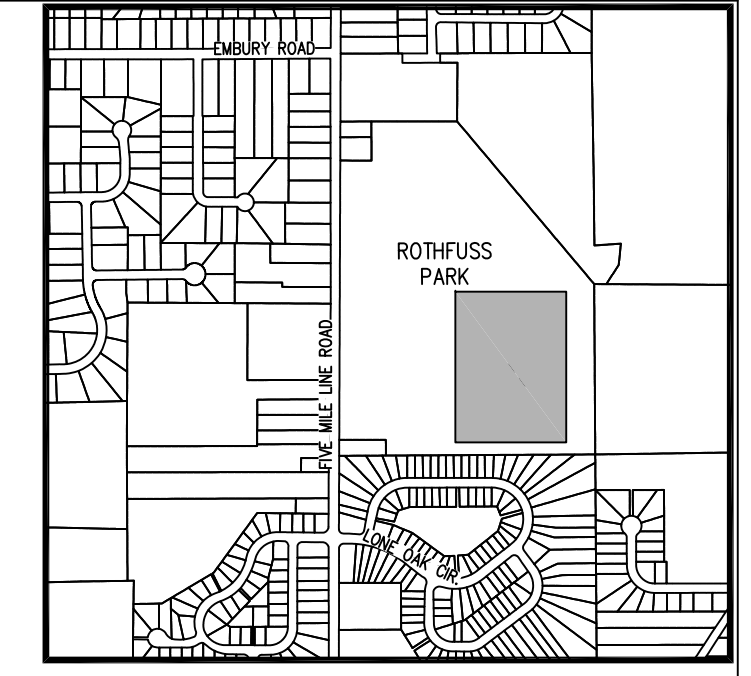

FIVE MILE LINE ROAD (COUNTY ROAD 18)

LEGEND

LOCATION OF NEW FIELDS

 Town of Penfield 3100 ATLANTIC AVENUE, PENFIELD, NY	Project Title: FIVE MILE LINE ROAD ROTHFUSS PARK TOWN OF PENFIELD, MONROE COUNTY	Drawn By: MJD
	Drawing Title: MULTI-PURPOSE SPORT FIELDS SITE, UTILITY & GRADING PLAN	Checked By: MJD
		Scale: 40'
		Date: 07/05/21

NO WARRANTIES OR REPRESENTATIONS ARE MADE BY THE TOWN OF PENFIELD FOR THIS PLAN.